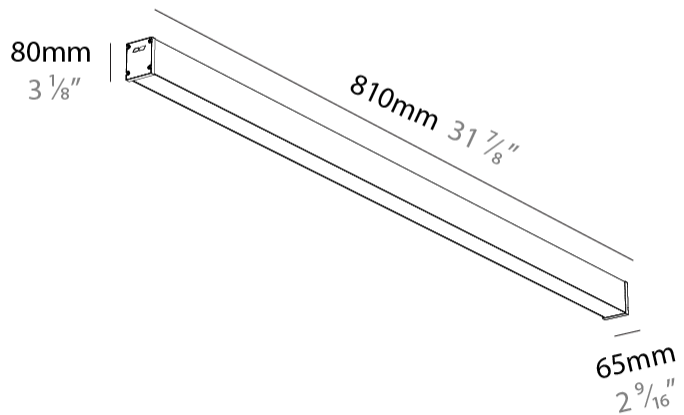

1. To build a product code in our configurator select the specify button on the base model # product page
2. To build a manual product code on this datasheet choose from the options listed below in blue font and add the suffix to the base model #

GENERAL

Series: Slider Straight IP54
Partner: Prolicht
Division: Architectural
Installation: Surface
Product Type: Linear Profiles
Mounting Location: Ceiling
Light Distribution: Direct

PHYSICAL

Shape: Rectangle
Length (mm): 810
Length (in): 31 7/8
Width (mm): 65
Width (in): 2 9/16
Height (mm): 80
Height (in): 3 1/8
Weight (kg): 1.660

Diffuser: [Diffuser - Opal](#), [Micro-prism](#), [Clear Micro-prism](#), [Glare Control](#), [Wallwasher Right](#), [Wallwasher Left](#), [Wallwash Double Asymmetric](#)

Fixture Finish: [SSR / BKV / CWI / CRY / HAB / UFT / ITA / RUA / FTG / MYG / LOD / PUS / FRO / FUP / KIA / POP / BLS / SPG / MEY / GOH / CHC / COM / ABZ / JAG / OBR / MOS / ROR](#)

Fixture Material: Aluminum Die Cast

ELECTRICAL

Lamp Type: LED (Zhaga Standard)
Input Wattage (W): 17
Total Output Wattage (W): 15.4
Dimming: Non-Dimmable
Driver Included: No
Driver Location: Remote
Driver Class: Class 2
Input Voltage (V): 120
Upon Request: DALI Dimming, MATTER Dimming

LED

Color Temperature (°K): 2700 / 3000 / 3500 / 4000
Max. Delivered Lumen (lm): 1769 - 2460
Nominal Lumen (lm): 2730 - 2850
CRI: >90 CRI
Lamp Life (hrs): 50000

OPTICAL

RATINGS AND CERTIFICATIONS

Certified By: Certified for North American Standards
IP rating: IP54