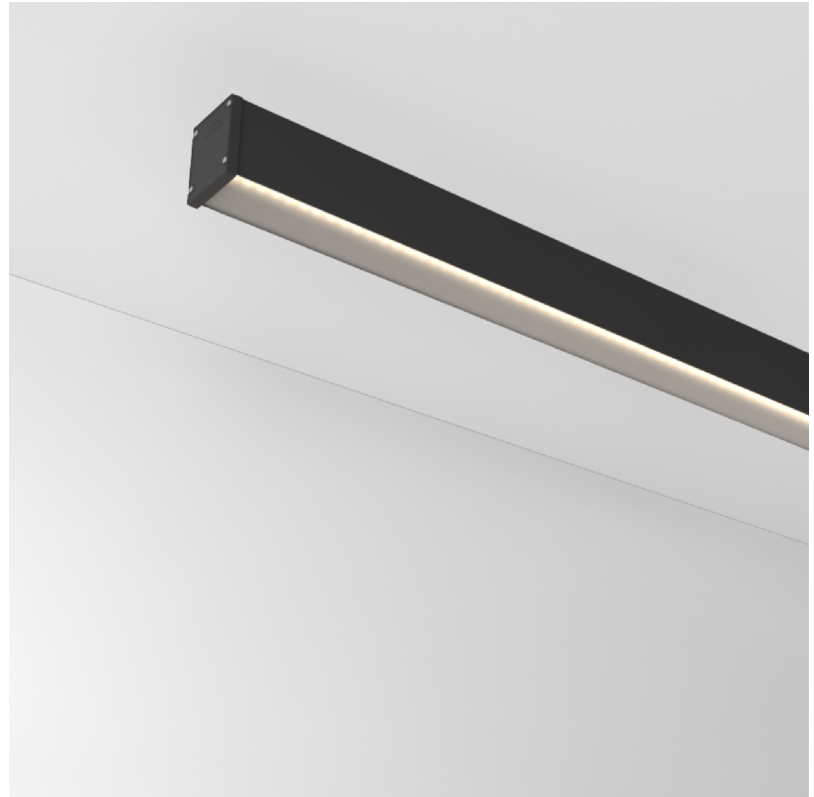

GENERAL

Series: Slider Straight IP54
Partner: Prolicht
Division: Architectural
Installation: Surface
Product Type: Linear Profiles
Mounting Location: Ceiling
Light Distribution: Direct

PHYSICAL

Shape: Rectangle
Length (mm): 1210
Length (in): 47 5/8
Width (mm): 65
Width (in): 2 9/16
Height (mm): 80
Height (in): 3 1/8
Weight (kg): 1.660

Diffuser: [Diffuser - Opal](#), [Micro-prism](#), [Clear Micro-prism](#), [Glare Control](#), [Wallwasher Right](#), [Wallwasher Left](#), [Wallwash Double Asymmetric](#)

Fixture Finish: [SSR / BKV / CWI / CRY / HAB / UFT / ITA / RUA / FTG / MYG / LOD / PUS / FRO / FUP / KIA / POP / BLS / SPG / MEY / GOH / CHC / COM / ABZ / JAG / OBR / MOS / ROR](#)

Fixture Material: Aluminum Die Cast

ELECTRICAL

Lamp Type: LED (Zhaga Standard)
Input Wattage (W): 26
Total Output Wattage (W): 23.7
Dimming: Non-Dimmable
Driver Included: No
Driver Location: Remote
Driver Type: Constant Current - Universal
Driver Class: Class 2
Input Voltage (V): 120
Constant Current (MA): 300mA
Upon Request: DALI Dimming, MATTER Dimming

LED

Color Temperature (°K): 2700 / 3000 / 3500 / 4000
Max. Delivered Lumen (lm): 2657 - 3694
Nominal Lumen (lm): 4100 - 4280
CRI: >90 CRI
Lamp Life (hrs): 50000

OPTICAL

RATINGS AND CERTIFICATIONS

Certified By: Certified for North American Standards
IP rating: IP54